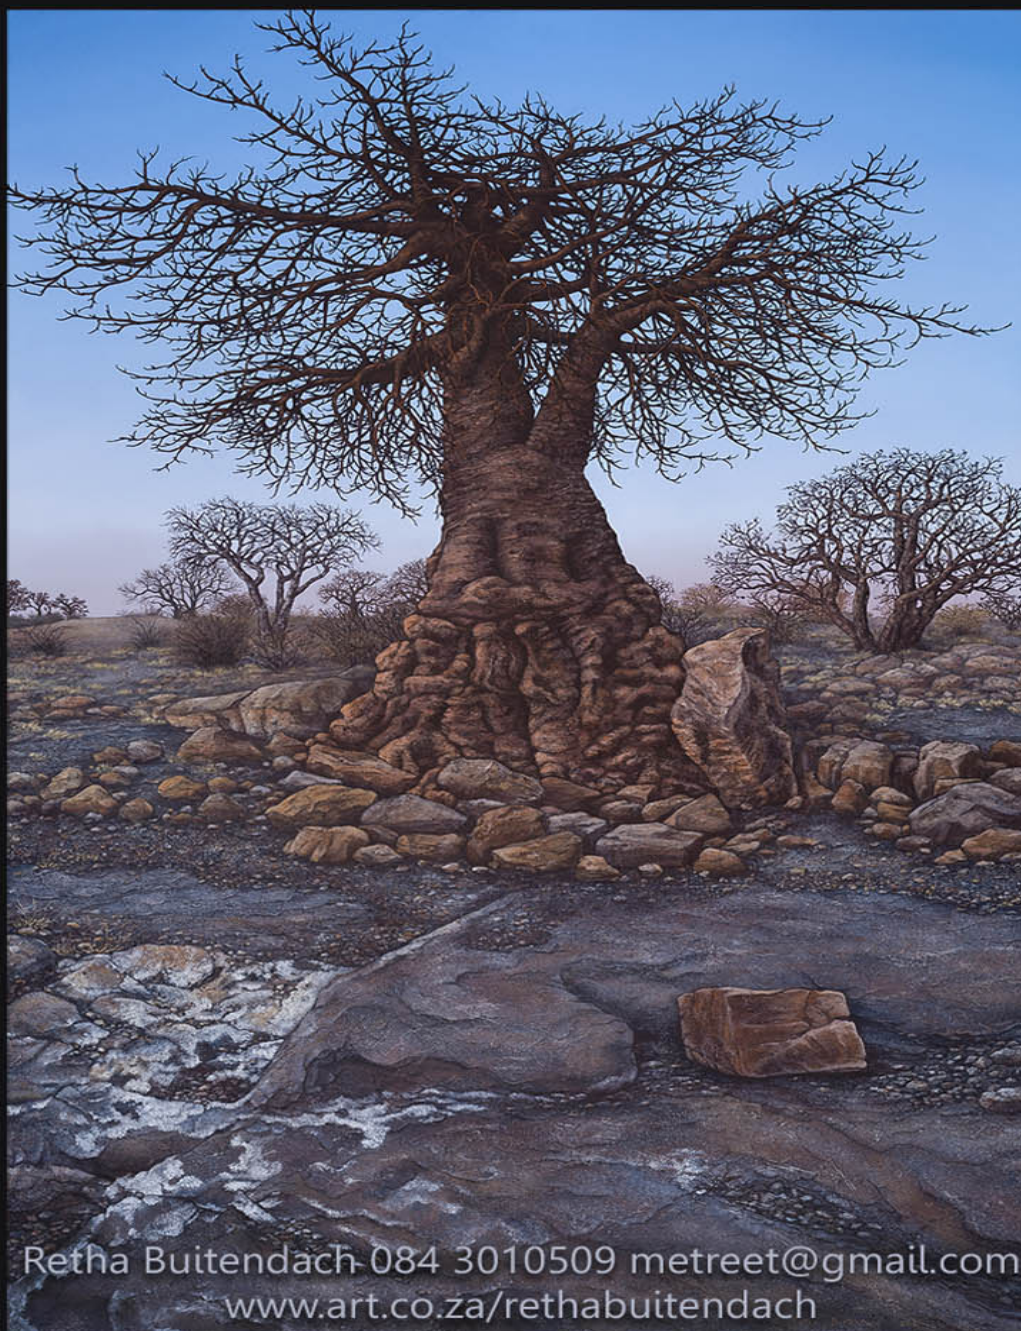

KUBU ISLAND RETOLD

Landscapes and Creatures by Retha Buitendach

Retha Buitendach 084 3010509 metreet@gmail.com
www.art.co.za/rethabuitendach

OPENING HOURS : 22 and 23 April 2017
: 10h00 to 17h00

VENUE : Hertford Office Park
Building F (Cosmopolitan Projects)
Corner Pretorius & Bekker Road, Midrand